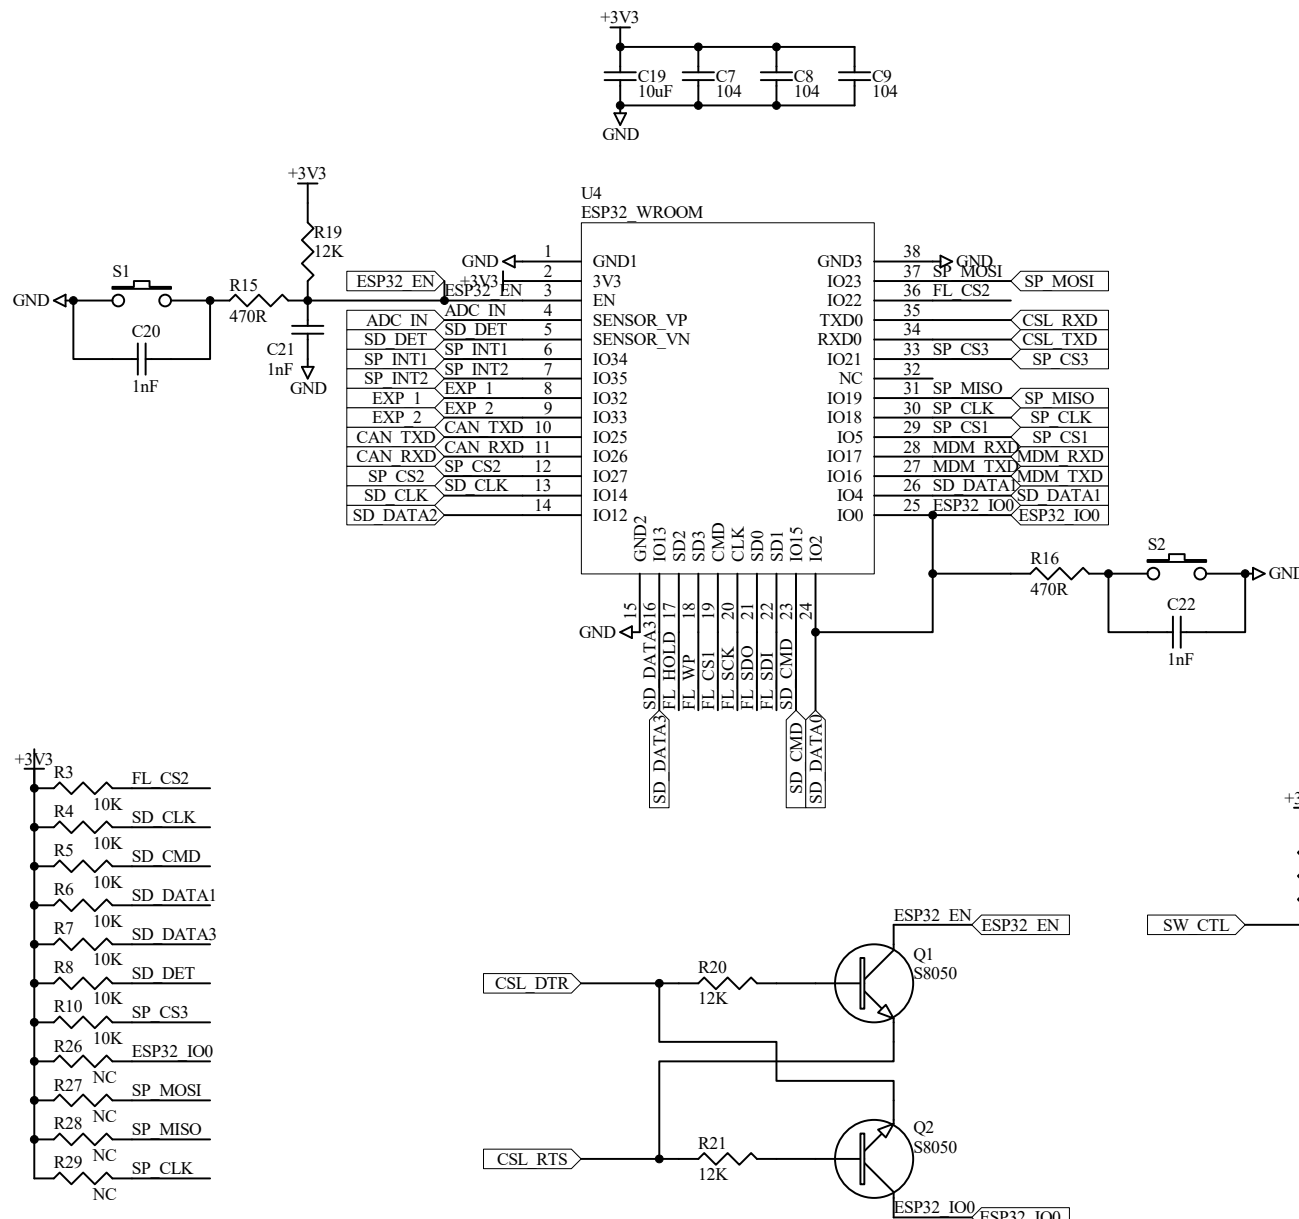

Title		
Size	Number	Revision
A3		
Date:	15-Jun-2017	Sheet of
File:	E/V3/schnew/OVMS V3.ddb	Drawn By:

Title		
Size	Number	Revision
A4		
Date:	15-Jun-2017	Sheet of
File:	I:\V3\schnw\OVMS V3.ddb	Drawn By:

Title		
Size	Number	Revision
A4		
Date:	15-Jun-2017	Sheet of
File:	I:\V3\schnew\OVMS V3.ddb	Drawn By:

Title		
Size	Number	Revision
A4		
Date:	15-Jun-2017	Sheet of
File:	I:\V3\schnw\OVMS V3.ddb	Drawn By:

Title		
Size	Number	Revision
A4		
Date:	15-Jun-2017	Sheet of
File:	I:\V3\schnw\OVMS V3.ddb	Drawn By:

Title		
Size	Number	Revision
A4		
Date:	15-Jun-2017	Sheet of
File:	I:\V3\schnew\OVMS V3.ddb	Drawn By: