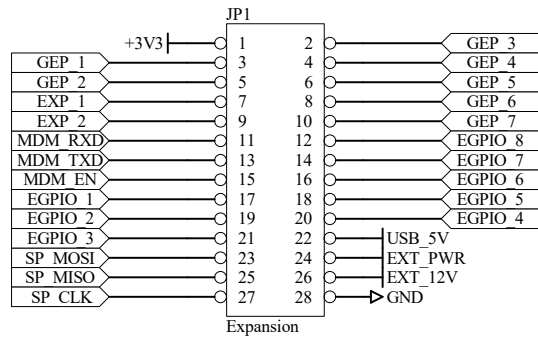

Title		
Size	Number	Revision
A4		
Date:	15-Jun-2017	Sheet of
File:	I:\V3\schnw\OVMS V3.ddb	Drawn By: